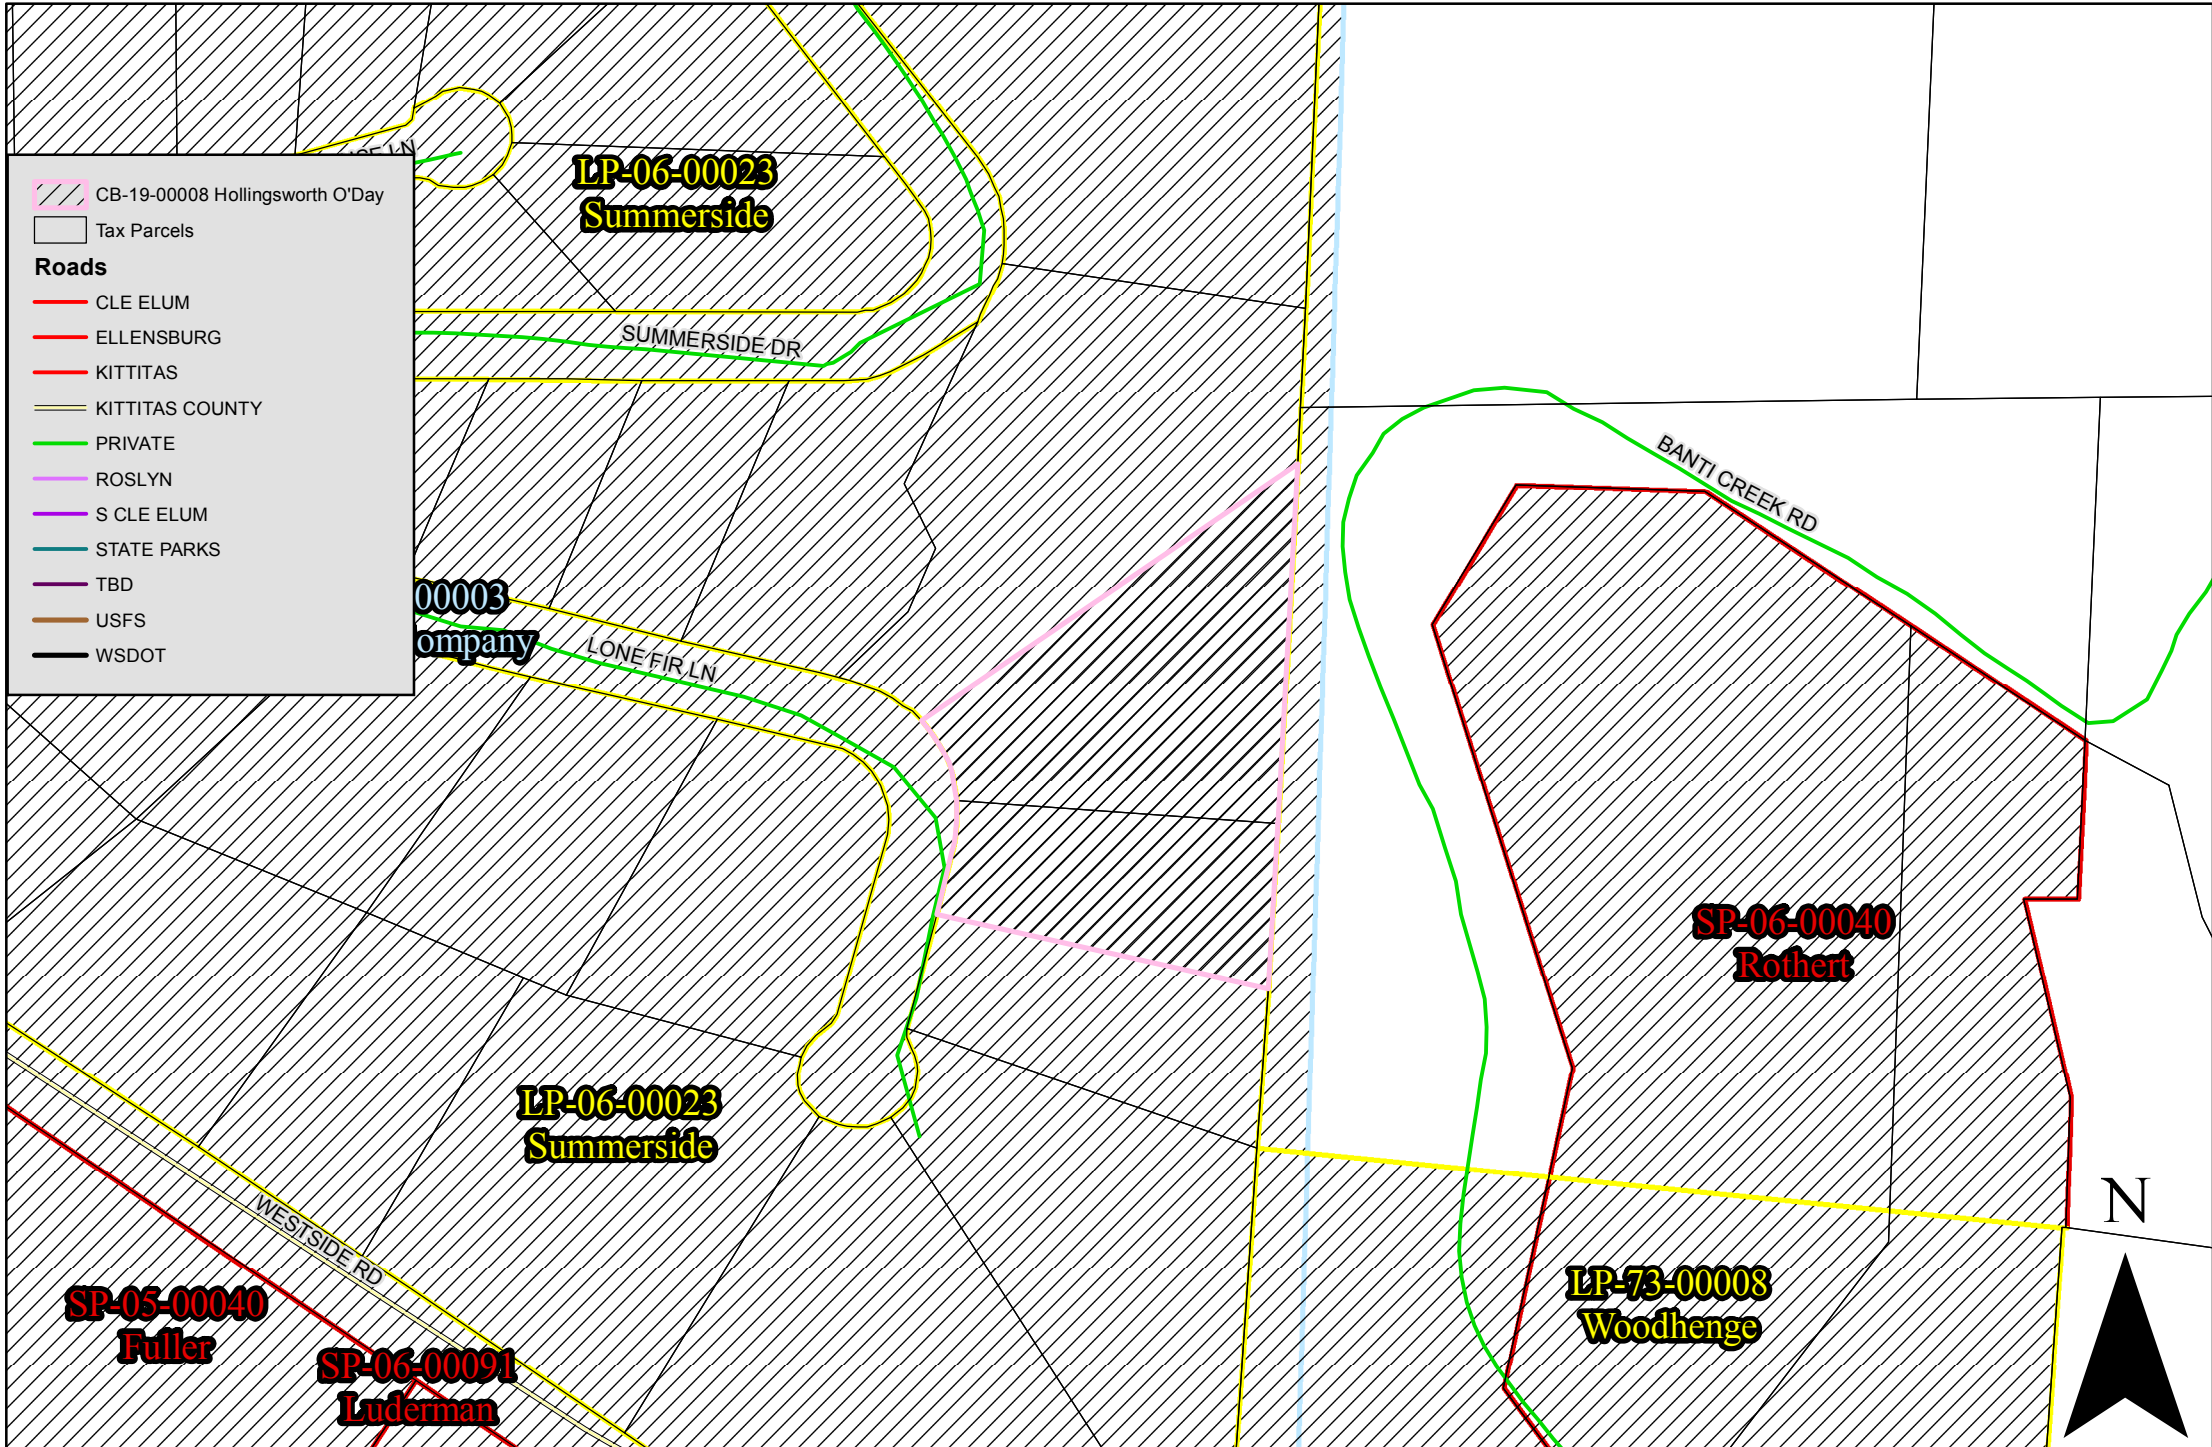

CB-19-00008 Hollingsworth-O'Day

Legend:

- CB-19-00008 Hollingsworth O'Day
- Tax Parcels
- Roads**
- CLE ELUM
- ELLENSBURG
- KITTITAS
- KITTITAS COUNTY
- PRIVATE
- ROSLYN
- S CLE ELUM
- STATE PARKS
- TBD
- USFS
- WSDOT

1:2,000

Land Use Projects